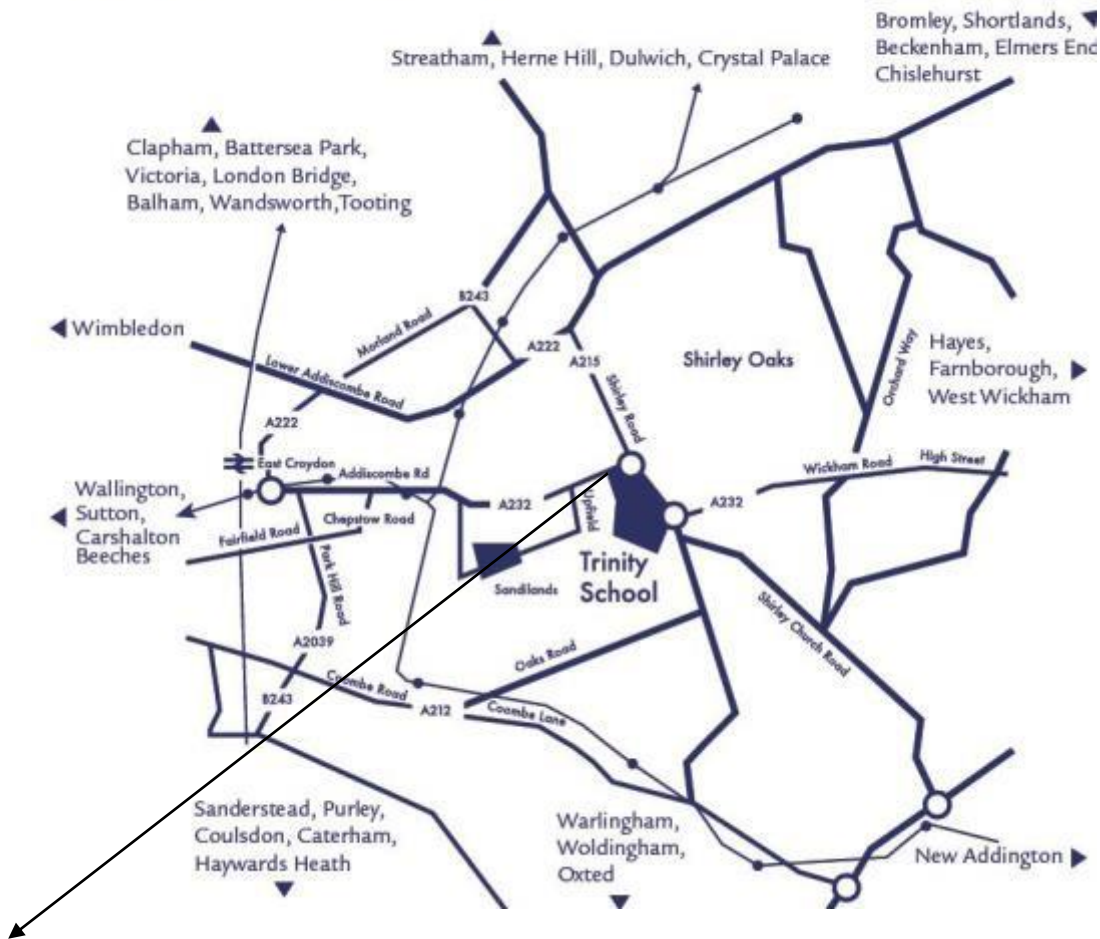

Sandison Room, Trinity School, Shirley Park, Croydon CR9 7AT

**COME AND LISTEN TO PIANISTS SELECTED FROM THE 2016 FESTIVAL
WORKING WITH ONE OF BRITAIN'S MOST RESPECTED AND VERSATILE PIANISTS**

Danny Driver has given performances worldwide both as a soloist in recital and concerto, and also as a chamber musician, which have generated international critical acclaim. He has appeared twice at the BBC Proms, and earlier this month gave a debut recital for the London Southbank International Piano Series. In addition to live broadcasts for BBC Radio 2 and 3, his highly praised recordings have been successfully nominated for several Gramophone awards. In September 2016, he was appointed Professor of Piano at the Royal College of Music, London.

Trinity Location Map

When approaching eastwards from Sutton and Croydon, along the Addiscombe Road, A232, there is a side entrance to Trinity School on the right-hand side just past the Shirley Park Golf Club and just before the roundabout at the Junction of the Addiscombe Road and the Shirley Road, A 215. Please note that the main entrance in the Shirley Road can only be accessed when travelling along the Shirley Road dual carriageway from the Wickham Road roundabout. There is ample parking within the school grounds. The Sandison Room can be accessed through the main entrance to the school at the front of the building which faces onto the Shirley Road.